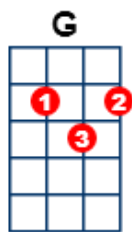

The Lion Sleeps Tonight

intro

C F C G

C F C G

chorus: (Girls only, same melody as "In the jungle ...")

C F C G
We-de-de-de, de-de-de-de-de, we-um-um-a-way

C F C G
We-de-de-de, de-de-de-de-de, we-um-um-a-way

C F C G
In the jungle, the mighty jungle, the lion sleeps tonight

C F C G
In the jungle, the quiet jungle, the lion sleeps tonight

chorus (Both parts together)

verse 2 (Together)

C F C G
Near the village, the peaceful village, the lion sleeps tonight

C F C G
Near the village, the quiet village, the lion sleeps tonight

chorus (Both parts together)

verse 3 (everyone play quietly, girls only on 1st line, everyone sings 2nd line)

C F C G
Hush my darling don't fear my darling, the lion sleeps tonight