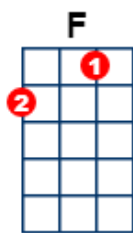

The Lion Sleeps Tonight

intro

C F C G

C F C G

chorus: (Girls only, same melody as "In the jungle ...")

C F C G
We-de-de-de, de-de-de-de-de, we-um-um-a-way

C F C G
We-de-de-de, de-de-de-de-de, we-um-um-a-way

C F C G
In the jungle, the mighty jungle, the lion sleeps tonight

C F C G
In the jungle, the quiet jungle, the lion sleeps tonight

chorus (Both parts together)

verse 2 (Together)

C F C G
Near the village, the peaceful village, the lion sleeps tonight