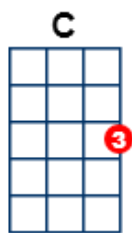

The Lion Sleeps Tonight

intro

C F C G

C F C G

chorus: (Girls only, same melody as "In the jungle ...")

C F C G
We-de-de-de, de-de-de-de-de, we-um-um-a-way

C F C G
We-de-de-de, de-de-de-de-de, we-um-um-a-way

C F C G
In the jungle, the mighty jungle, the lion sleeps tonight

C F C G
In the jungle, the quiet jungle, the lion sleeps tonight

chorus (Both parts together)

verse 2 (Together)

C F C G
Near the village, the peaceful village, the lion sleeps tonight