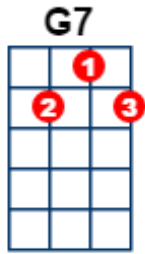

Here Comes Santa Claus

verse 1

C
Here comes Santa Claus, here comes Santa Claus,

G7
Right down Santa Claus lane

Vixen and Blitzen and all his reindeer

C
Pullin' on the reins

F C
Bells are ringin', children singin'

G7 C
All is merry and bright

F C
Hang your stockings and say your prayers

G7 C
'Cause Santa Claus comes to-night!

verse 2

C
Here comes Santa Claus, here comes Santa Claus,

G7
Right down Santa Claus lane

He's got a bag that's filled with toys

C
For boys and girls again

F C
Hear those sleigh bells jingle jangle,

G7 C
Oh what a beautiful sight

F C
So jump in bed and cover your head

G7 C
'Cause Santa Claus comes to-night!