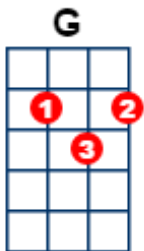

# Santa Baby

C A7 F G7  
Boom ba-boom ba-boom ba-boom, ba-ba-ba-  
C A7 F G7  
Boom ba-boom ba-boom ba-boom, ba-ba-ba

*verse 1*

C A7 F G7 C  
Santa Baby, just slip a sable under the tree  
A7  
for me,  
F G7 C  
I've been an awfully good girl,  
A7 F G7 C A7 F G7  
Santa baby. So hurry down the chimney to-night.

*verse 2*

C A7 F G7 C  
Santa honey, a '54 con-vertible too  
A7  
Light blue.  
F G7 C  
I'll wait up for you, dear,  
A7 F G7 C A7 F G7  
Santa baby, and hurry down the chimney to-night.

*bridge 1*

E7  
Think of all the fun I've missed  
A  
Think all the fellas that I haven't kissed.  
D  
Next year I could be just as good  
G G7  
If you'd check off my Christmas list.

*verse 3*

C A7 F G7 C  
Santa baby, I wanna yacht, and really that's not  
A7  
a lot,  
F G7 C  
Been an angel all year,  
A7 F G7 C A7 F G7  
Santa baby, so hurry down the chimney to-night.

*verse 4*

C A7 F G7 C  
Santa honey, there's one thing I really do need,  
A7  
The deed  
F G7 C  
To a platinum mine,  
A7 F G7 C A7 F G7  
Santa honey, so hurry down the chimney to-night.

*bridge 2*

E7  
Come and trim my Christmas tree,  
A  
With some decorations bought at Tiffany,  
D  
I really do believe in you,  
G G7  
Let's see if you be-lieve in me,

*verse 6*

C A7 F G7 C  
Santa baby, for-got to mention one little thing,  
A7  
A ring.  
F G7 C  
I don't mean on the phone,  
A7 F G7 C A7  
Santa baby, so hurry down the chimney to-night,  
F G7 C A7  
Hurry down the chimney to-night,  
F G7 C  
Hurry down the chimney to-night.