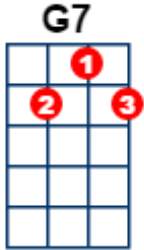

# Santa Baby

C A7 F G7  
Boom ba-boom ba-boom ba-boom, ba-ba-ba-  
C A7 F G7  
Boom ba-boom ba-boom ba-boom, ba-ba-ba

*verse 1*

C A7 F G7 C  
Santa Baby, just slip a sable under the tree  
A7  
for me,  
F G7 C  
I've been an awfully good girl,  
A7 F G7 C A7 F G7  
Santa baby. So hurry down the chimney to-night.

*verse 2*

C A7 F G7 C  
Santa honey, a '54 con-vertible too  
A7  
Light blue.  
F G7 C  
I'll wait up for you, dear,  
A7 F G7 C A7 F G7  
Santa baby, and hurry down the chimney to-night.

*bridge 1*

E7  
Think of all the fun I've missed  
A  
Think all the fellas that I haven't kissed.  
D  
Next year I could be just as good  
G G7  
If you'd check off my Christmas list.

*verse 3*

C A7 F G7 C  
Santa baby, I wanna yacht, and really that's not  
A7  
a lot,  
F G7 C  
Been an angel all year,  
A7 F G7 C A7 F G7  
Santa baby, so hurry down the chimney to-night.

*verse 4*

C A7 F G7 C  
Santa honey, there's one thing I really do need,  
A7  
The deed  
F G7 C  
To a platinum mine,  
A7 F G7 C A7 F G7  
Santa honey, so hurry down the chimney to-night.

*bridge 2*

E7  
Come and trim my Christmas tree,  
A  
With some decorations bought at Tiffany,  
D  
I really do believe in you,  
G G7  
Let's see if you be-lieve in me,

*verse 6*

C A7 F G7 C  
Santa baby, for-got to mention one little thing,  
A7  
A ring.  
F G7 C  
I don't mean on the phone,  
A7 F G7 C A7  
Santa baby, so hurry down the chimney to-night,  
F G7 C A7  
Hurry down the chimney to-night,  
F G7 C  
Hurry down the chimney to-night.