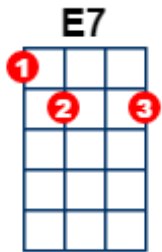

# Santa Baby

C A7 F G7  
Boom ba-boom ba-boom ba-boom, ba-ba-ba-  
C A7 F G7  
Boom ba-boom ba-boom ba-boom, ba-ba-ba

*verse 1*

C A7 F G7 C  
Santa Baby, just slip a sable under the tree  
A7  
for me,  
F G7 C  
I've been an awfully good girl,  
A7 F G7 C A7 F G7  
Santa baby. So hurry down the chimney to-night.

*verse 2*

C A7 F G7 C  
Santa honey, a '54 con-vertible too  
A7  
Light blue.  
F G7 C  
I'll wait up for you, dear,  
A7 F G7 C A7 F G7  
Santa baby, and hurry down the chimney to-night.

*bridge 1*

E7  
Think of all the fun I've missed  
A  
Think all the fellas that I haven't kissed.  
D  
Next year I could be just as good  
G G7  
If you'd check off my Christmas list.

*verse 3*

C A7 F G7 C  
Santa baby, I wanna yacht, and really that's not  
A7  
a lot,  
F G7 C  
Been an angel all year,  
A7 F G7 C A7 F G7  
Santa baby, so hurry down the chimney to-night.

*verse 4*

C A7 F G7 C  
Santa honey, there's one thing I really do need,  
A7  
The deed  
F G7 C  
To a platinum mine,  
A7 F G7 C A7 F G7  
Santa honey, so hurry down the chimney to-night.

*bridge 2*

E7  
Come and trim my Christmas tree,  
A  
With some decorations bought at Tiffany,  
D  
I really do believe in you,  
G G7  
Let's see if you be-lieve in me,

*verse 6*

C A7 F G7 C  
Santa baby, for-got to mention one little thing,  
A7  
A ring.  
F G7 C  
I don't mean on the phone,  
A7 F G7 C A7  
Santa baby, so hurry down the chimney to-night,  
F G7 C A7  
Hurry down the chimney to-night,  
F G7 C  
Hurry down the chimney to-night.