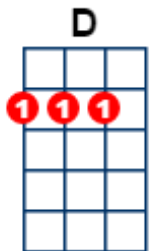

# Santa Baby

C A7 F G7  
Boom ba-boom ba-boom ba-boom, ba-ba-ba-  
C A7 F G7  
Boom ba-boom ba-boom ba-boom, ba-ba-ba

*verse 1*

C A7 F G7 C  
Santa Baby, just slip a sable under the tree  
A7  
for me,  
F G7 C  
I've been an awfully good girl,  
A7 F G7 C A7 F G7  
Santa baby. So hurry down the chimney to-night.

*verse 2*

C A7 F G7 C  
Santa honey, a '54 con-vertible too  
A7  
Light blue.  
F G7 C  
I'll wait up for you, dear,  
A7 F G7 C A7 F G7  
Santa baby, and hurry down the chimney to-night.

*bridge 1*

E7  
Think of all the fun I've missed  
A  
Think all the fellas that I haven't kissed.  
D  
Next year I could be just as good  
G G7  
If you'd check off my Christmas list.

*verse 3*

C A7 F G7 C  
Santa baby, I wanna yacht, and really that's not  
A7  
a lot,  
F G7 C  
Been an angel all year,  
A7 F G7 C A7 F G7  
Santa baby, so hurry down the chimney to-night.

*verse 4*

C A7 F G7 C  
Santa honey, there's one thing I really do need,  
A7  
The deed  
F G7 C  
To a platinum mine,  
A7 F G7 C A7 F G7  
Santa honey, so hurry down the chimney to-night.

*bridge 2*

E7  
Come and trim my Christmas tree,  
A  
With some decorations bought at Tiffany,  
D  
I really do believe in you,  
G G7  
Let's see if you be-lieve in me,

*verse 6*

C A7 F G7 C  
Santa baby, for-got to mention one little thing,  
A7  
A ring.  
F G7 C  
I don't mean on the phone,  
A7 F G7 C A7  
Santa baby, so hurry down the chimney to-night,  
F G7 C A7  
Hurry down the chimney to-night,  
F G7 C  
Hurry down the chimney to-night.