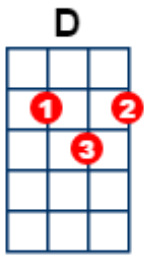

Silent Night

verse 1

G
Silent night, holy night!
D D7 G G7
All is calm, all is bright,
C G G7
Round yon virgin, mother and child,
C G
Holy infant so tender and mild,
D D7 G Em
Sleep in heavenly peace
G D7 G
Sleep in heavenly peace.

verse 2

G
Silent night, holy night!
D D7 G G7
Shepherds quake at the sight
C G G7
Glories stream from heaven afar
C G
Heavenly hosts sing Halleluia
D D7 G Em
Christ the saviour is born
G D7 G
Christ the saviour is born.

verse 3

G
Silent night, holy night!
D D7 G G7
Son of God, love's pure light
C G G7
Radiant beams from thy holy face,
C G
With the dawn of redeeming grace
D D7 G Em
Jesus Lord at thy birth
G D7 G
Jesus Lord at thy birth.