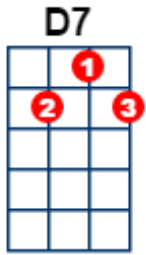

Silent Night

verse 1

G
Silent night, holy night!
D D7 G G7
All is calm, all is bright,
C G G7
Round yon virgin, mother and child,
C G
Holy infant so tender and mild,
D D7 G Em
Sleep in heavenly peace
G D7 G
Sleep in heavenly peace.

verse 2

G
Silent night, holy night!
D D7 G G7
Shepherds quake at the sight
C G G7
Glories stream from heaven afar
C G
Heavenly hosts sing Halleluia
D D7 G Em
Christ the saviour is born
G D7 G
Christ the saviour is born.

verse 3

G
Silent night, holy night!
D D7 G G7
Son of God, love's pure light
C G G7
Radiant beams from thy holy face,
C G
With the dawn of redeeming grace
D D7 G Em
Jesus Lord at thy birth
G D7 G
Jesus Lord at thy birth.