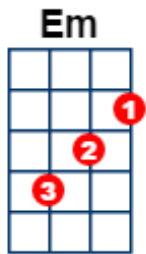

Silent Night

verse 1

G
Silent night, holy night!
D D7 G G7
All is calm, all is bright,
C G G7
Round yon virgin, mother and child,
C G
Holy infant so tender and mild,
D D7 G Em
Sleep in heavenly peace
G D7 G
Sleep in heavenly peace.

verse 2

G
Silent night, holy night!
D D7 G G7
Shepherds quake at the sight
C G G7
Glories stream from heaven afar
C G
Heavenly hosts sing Halleluia
D D7 G Em
Christ the saviour is born
G D7 G
Christ the saviour is born.

verse 3

G
Silent night, holy night!
D D7 G G7
Son of God, love's pure light
C G G7
Radiant beams from thy holy face,
C G
With the dawn of redeeming grace
D D7 G Em
Jesus Lord at thy birth
G D7 G
Jesus Lord at thy birth.