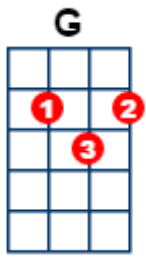

Silent Night

verse 1

G
Silent night, holy night!
D D7 G G7
All is calm, all is bright,
C G G7
Round yon virgin, mother and child,
C G
Holy infant so tender and mild,
D D7 G Em
Sleep in heavenly peace
G D7 G
Sleep in heavenly peace.

verse 2

G
Silent night, holy night!
D D7 G G7
Shepherds quake at the sight
C G G7
Glories stream from heaven afar
C G
Heavenly hosts sing Halleluia
D D7 G Em
Christ the saviour is born
G D7 G
Christ the saviour is born.

verse 3

G
Silent night, holy night!
D D7 G G7
Son of God, love's pure light
C G G7
Radiant beams from thy holy face,
C G
With the dawn of redeeming grace
D D7 G Em
Jesus Lord at thy birth
G D7 G
Jesus Lord at thy birth.