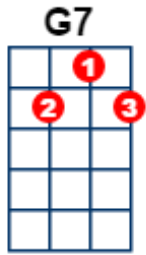

Silent Night

verse 1

G
Silent night, holy night!
D D7 G G7
All is calm, all is bright,
C G G7
Round yon virgin, mother and child,
C G
Holy infant so tender and mild,
D D7 G Em
Sleep in heavenly peace
G D7 G
Sleep in heavenly peace.

verse 2

G
Silent night, holy night!
D D7 G G7
Shepherds quake at the sight
C G G7
Glories stream from heaven afar
C G
Heavenly hosts sing Halleluia
D D7 G Em
Christ the saviour is born
G D7 G
Christ the saviour is born.

verse 3

G
Silent night, holy night!
D D7 G G7
Son of God, love's pure light
C G G7
Radiant beams from thy holy face,
C G
With the dawn of redeeming grace
D D7 G Em
Jesus Lord at thy birth
G D7 G
Jesus Lord at thy birth.