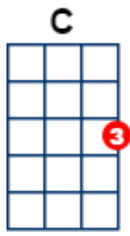

Goodnight Irene

Huddie Ledbetter aka Leadbelly

3/4 | d - D - D - | (*weak STRONG STRONG*)

3/4 | D - - u d - | (*THUMB ... and weak*)

C G7
Well Irene good-night
C
Irene good-night
C7 F
Goodnight I-rene, good-night Irene
G7 C
I'll see you in my dreams

verse 1

C G7
Last Saturday night I got married
C
Me and my wife settle down
C7 F
Now me and my wife are parted
G7 C
I'm gonna take another stroll down-town

chorus

verse 2

C G7
Sometimes I live in the country
C
Sometimes I live in town
C7 F
Sometimes I take a great notion
G7 C
To jump into the river and drown