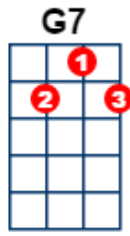

Goodnight Irene

Huddie Ledbetter aka Leadbelly

3/4 | d - D - D - | (*weak STRONG STRONG*)

3/4 | D - - u d - | (*THUMB ... and weak*)

C G7
Well Irene good-night
C
Irene good-night
C7 F
Goodnight I-rene, good-night Irene
G7 C
I'll see you in my dreams

verse 1

C G7
Last Saturday night I got married
C
Me and my wife settle down
C7 F
Now me and my wife are parted
G7 C
I'm gonna take another stroll down-town

chorus

verse 2

C G7
Sometimes I live in the country
C
Sometimes I live in town
C7 F
Sometimes I take a great notion
G7 C
To jump into the river and drown

chorus

verse 3

C G7
Stop rambling, stop your gambling
C
Stop staying out late at night
C7 F
Go home to your wife and family
G7 C
Stay there by your fireside bright

Well Irene good-night,
Irene good-night
Goodnight I-rene, good-night Irene
I'll see you in my dreams
Goodnight I-rene, good-night Irene
I'll see you in my dreams
Goodnight I-rene, good-night Irene
I'll see you in my dreams