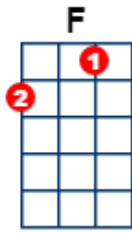

Goodnight Irene

Huddie Ledbetter aka Leadbelly

3/4 | d - D - D - | (*weak STRONG STRONG*)

3/4 | D - - u d - | (*THUMB ... and weak*)

C G7
Well Irene good-night
C
Irene good-night
C7 F
Goodnight I-rene, good-night Irene
G7 C
I'll see you in my dreams

verse 1

C G7
Last Saturday night I got married
C
Me and my wife settle down
C7 F
Now me and my wife are parted
G7 C
I'm gonna take another stroll down-town

chorus

verse 2

C G7
Sometimes I live in the country
C
Sometimes I live in town
C7 F
Sometimes I take a great notion
G7 C
To jump into the river and drown